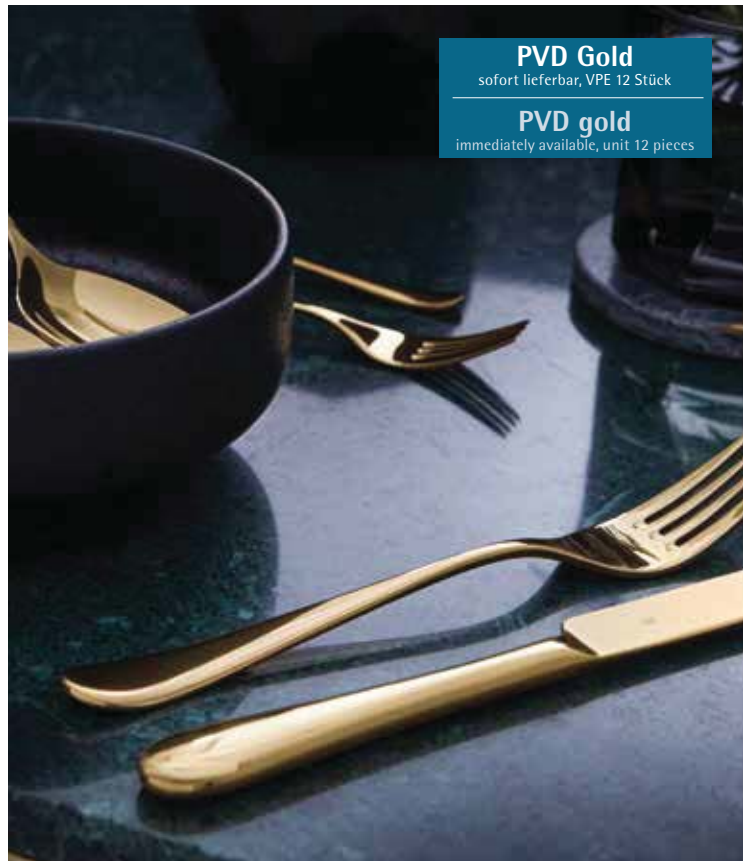

PVD Gold
sofort lieferbar, VPE 12 Stück

PVD gold
immediately available, unit 12 pieces